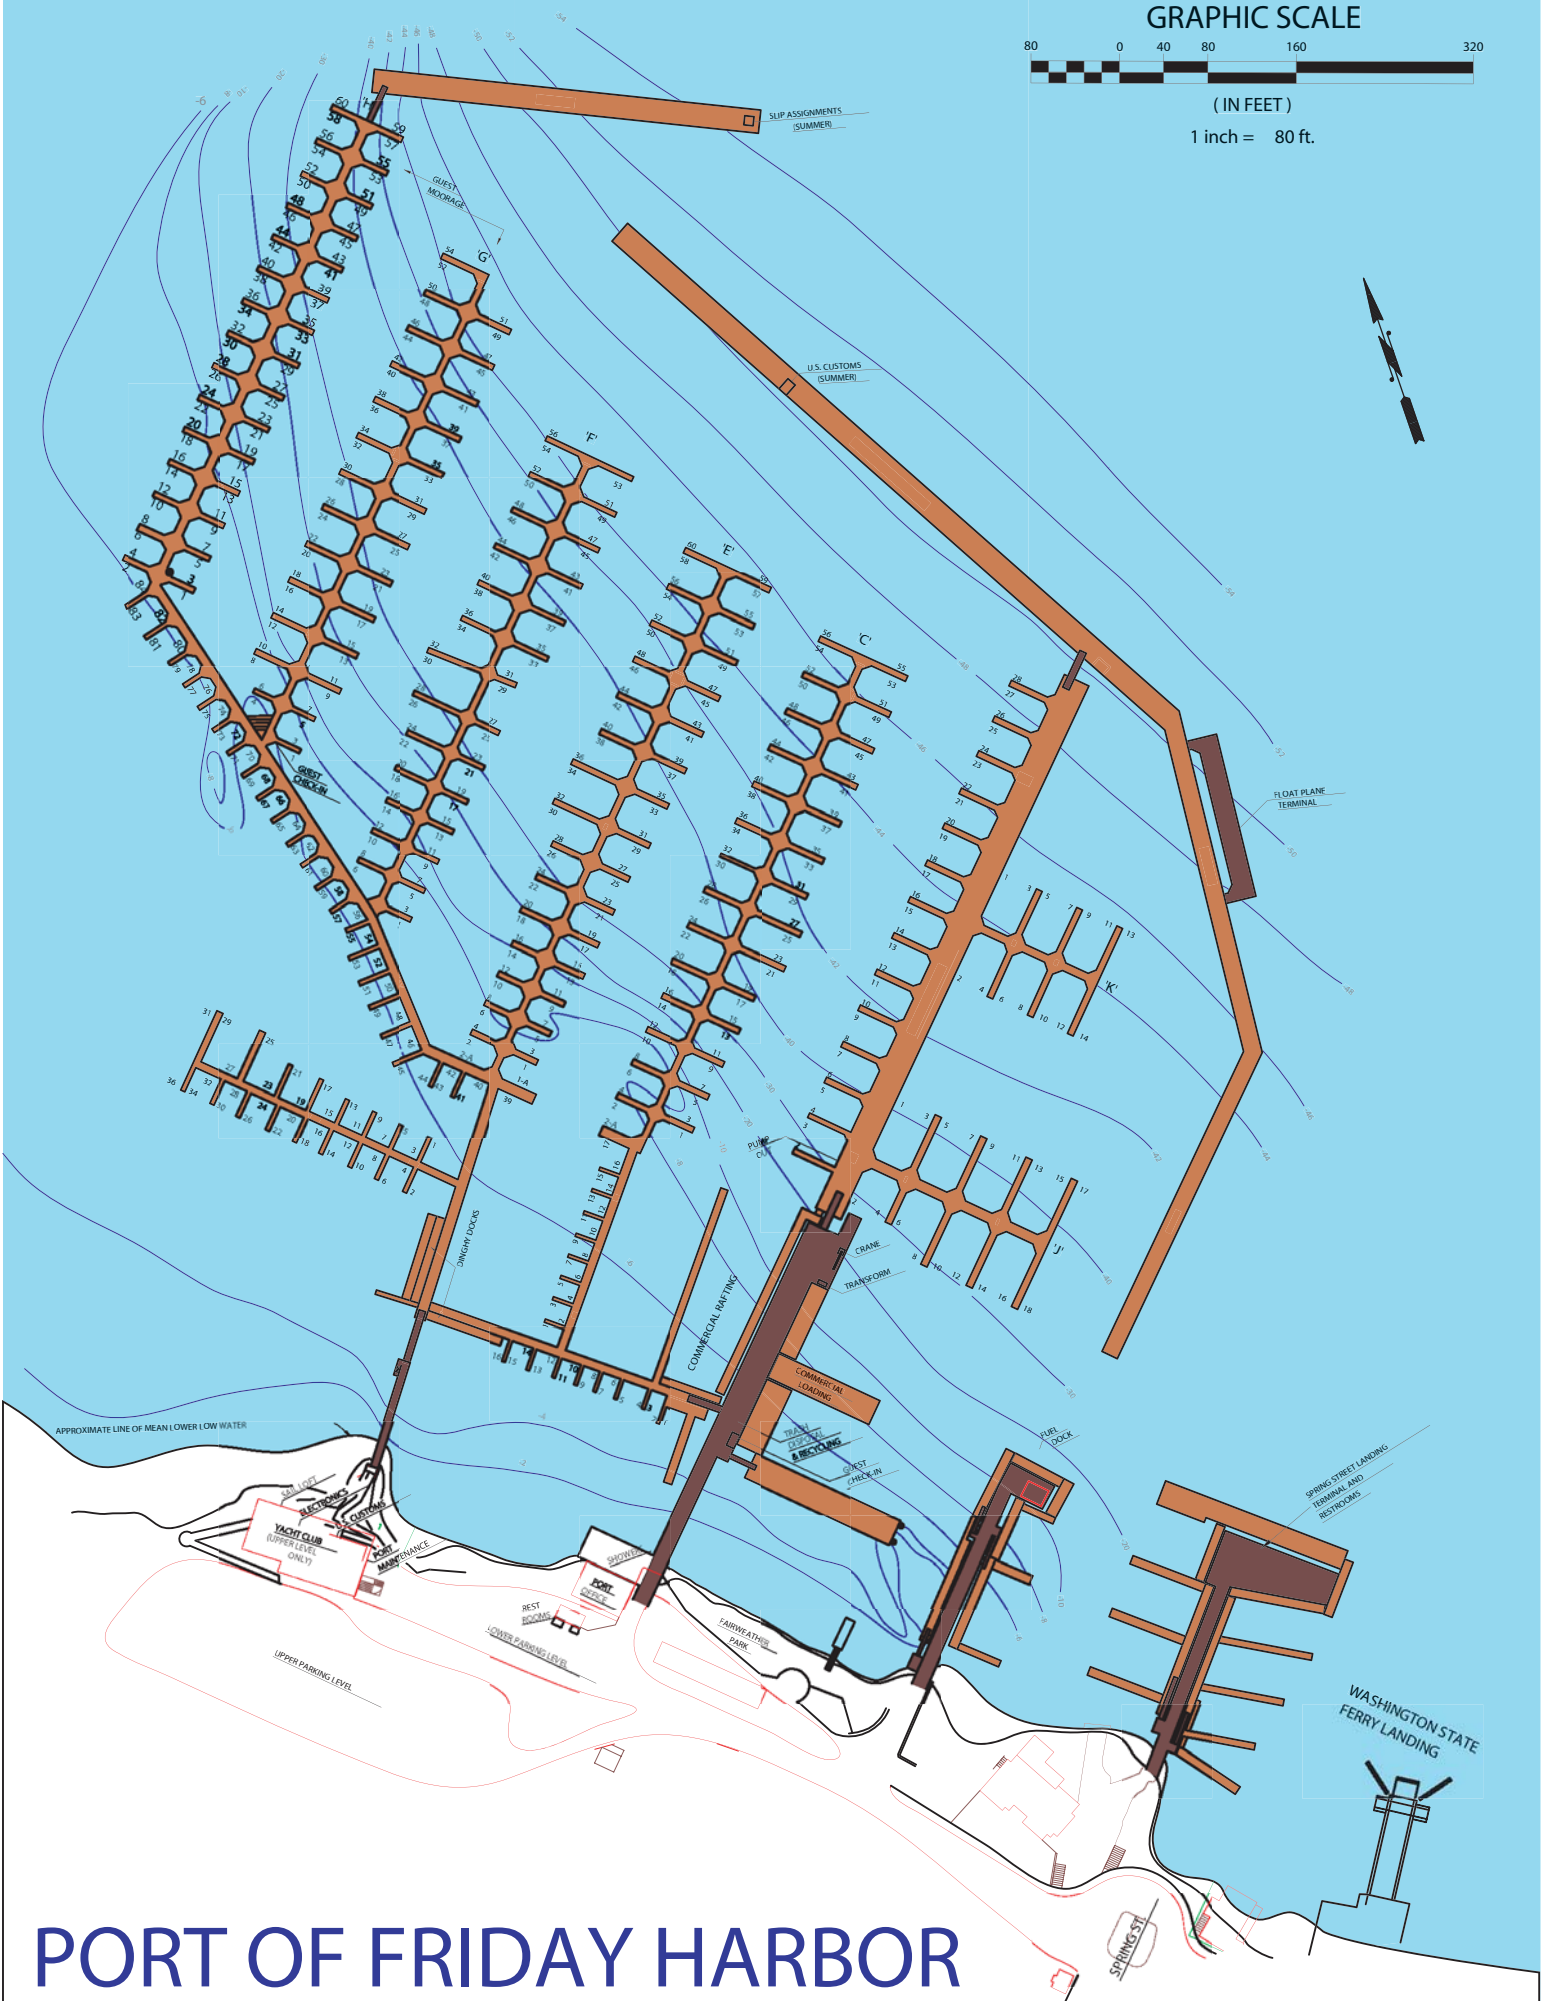

GRAPHIC SCALE

80 0 40 80 160 320

(IN FEET)

1 inch = 80 ft.

PORT OF FRIDAY HARBOR