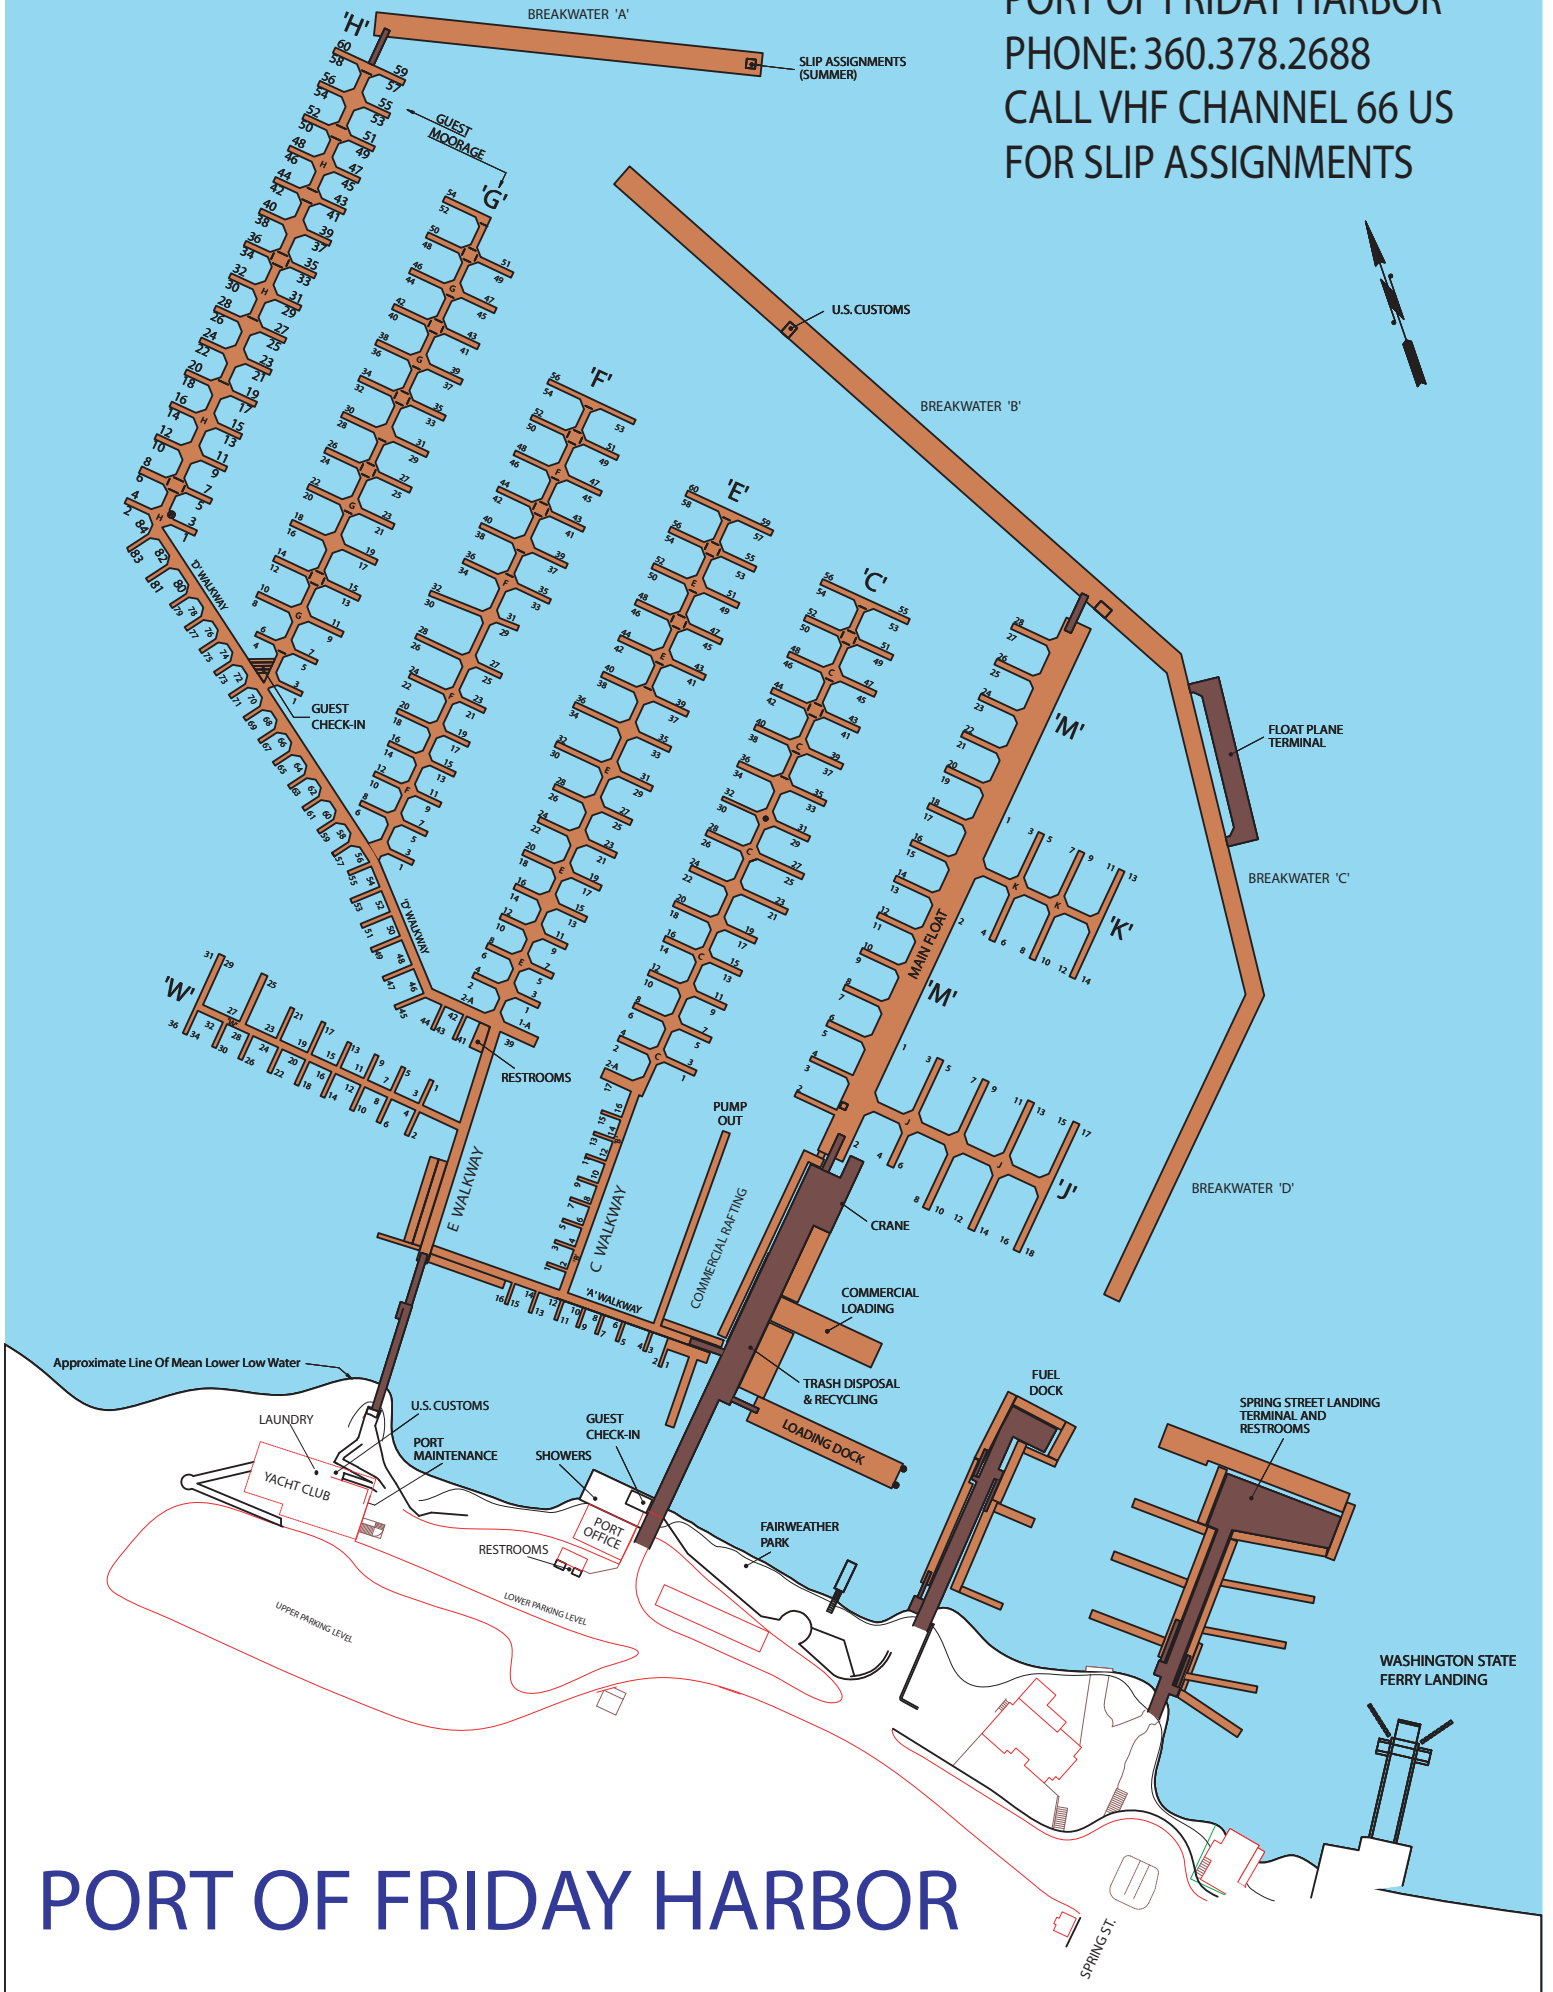

PORT OF FRIDAY HARBOR
PHONE: 360.378.2688
CALL VHF CHANNEL 66 US
FOR SLIP ASSIGNMENTS

PORT OF FRIDAY HARBOR